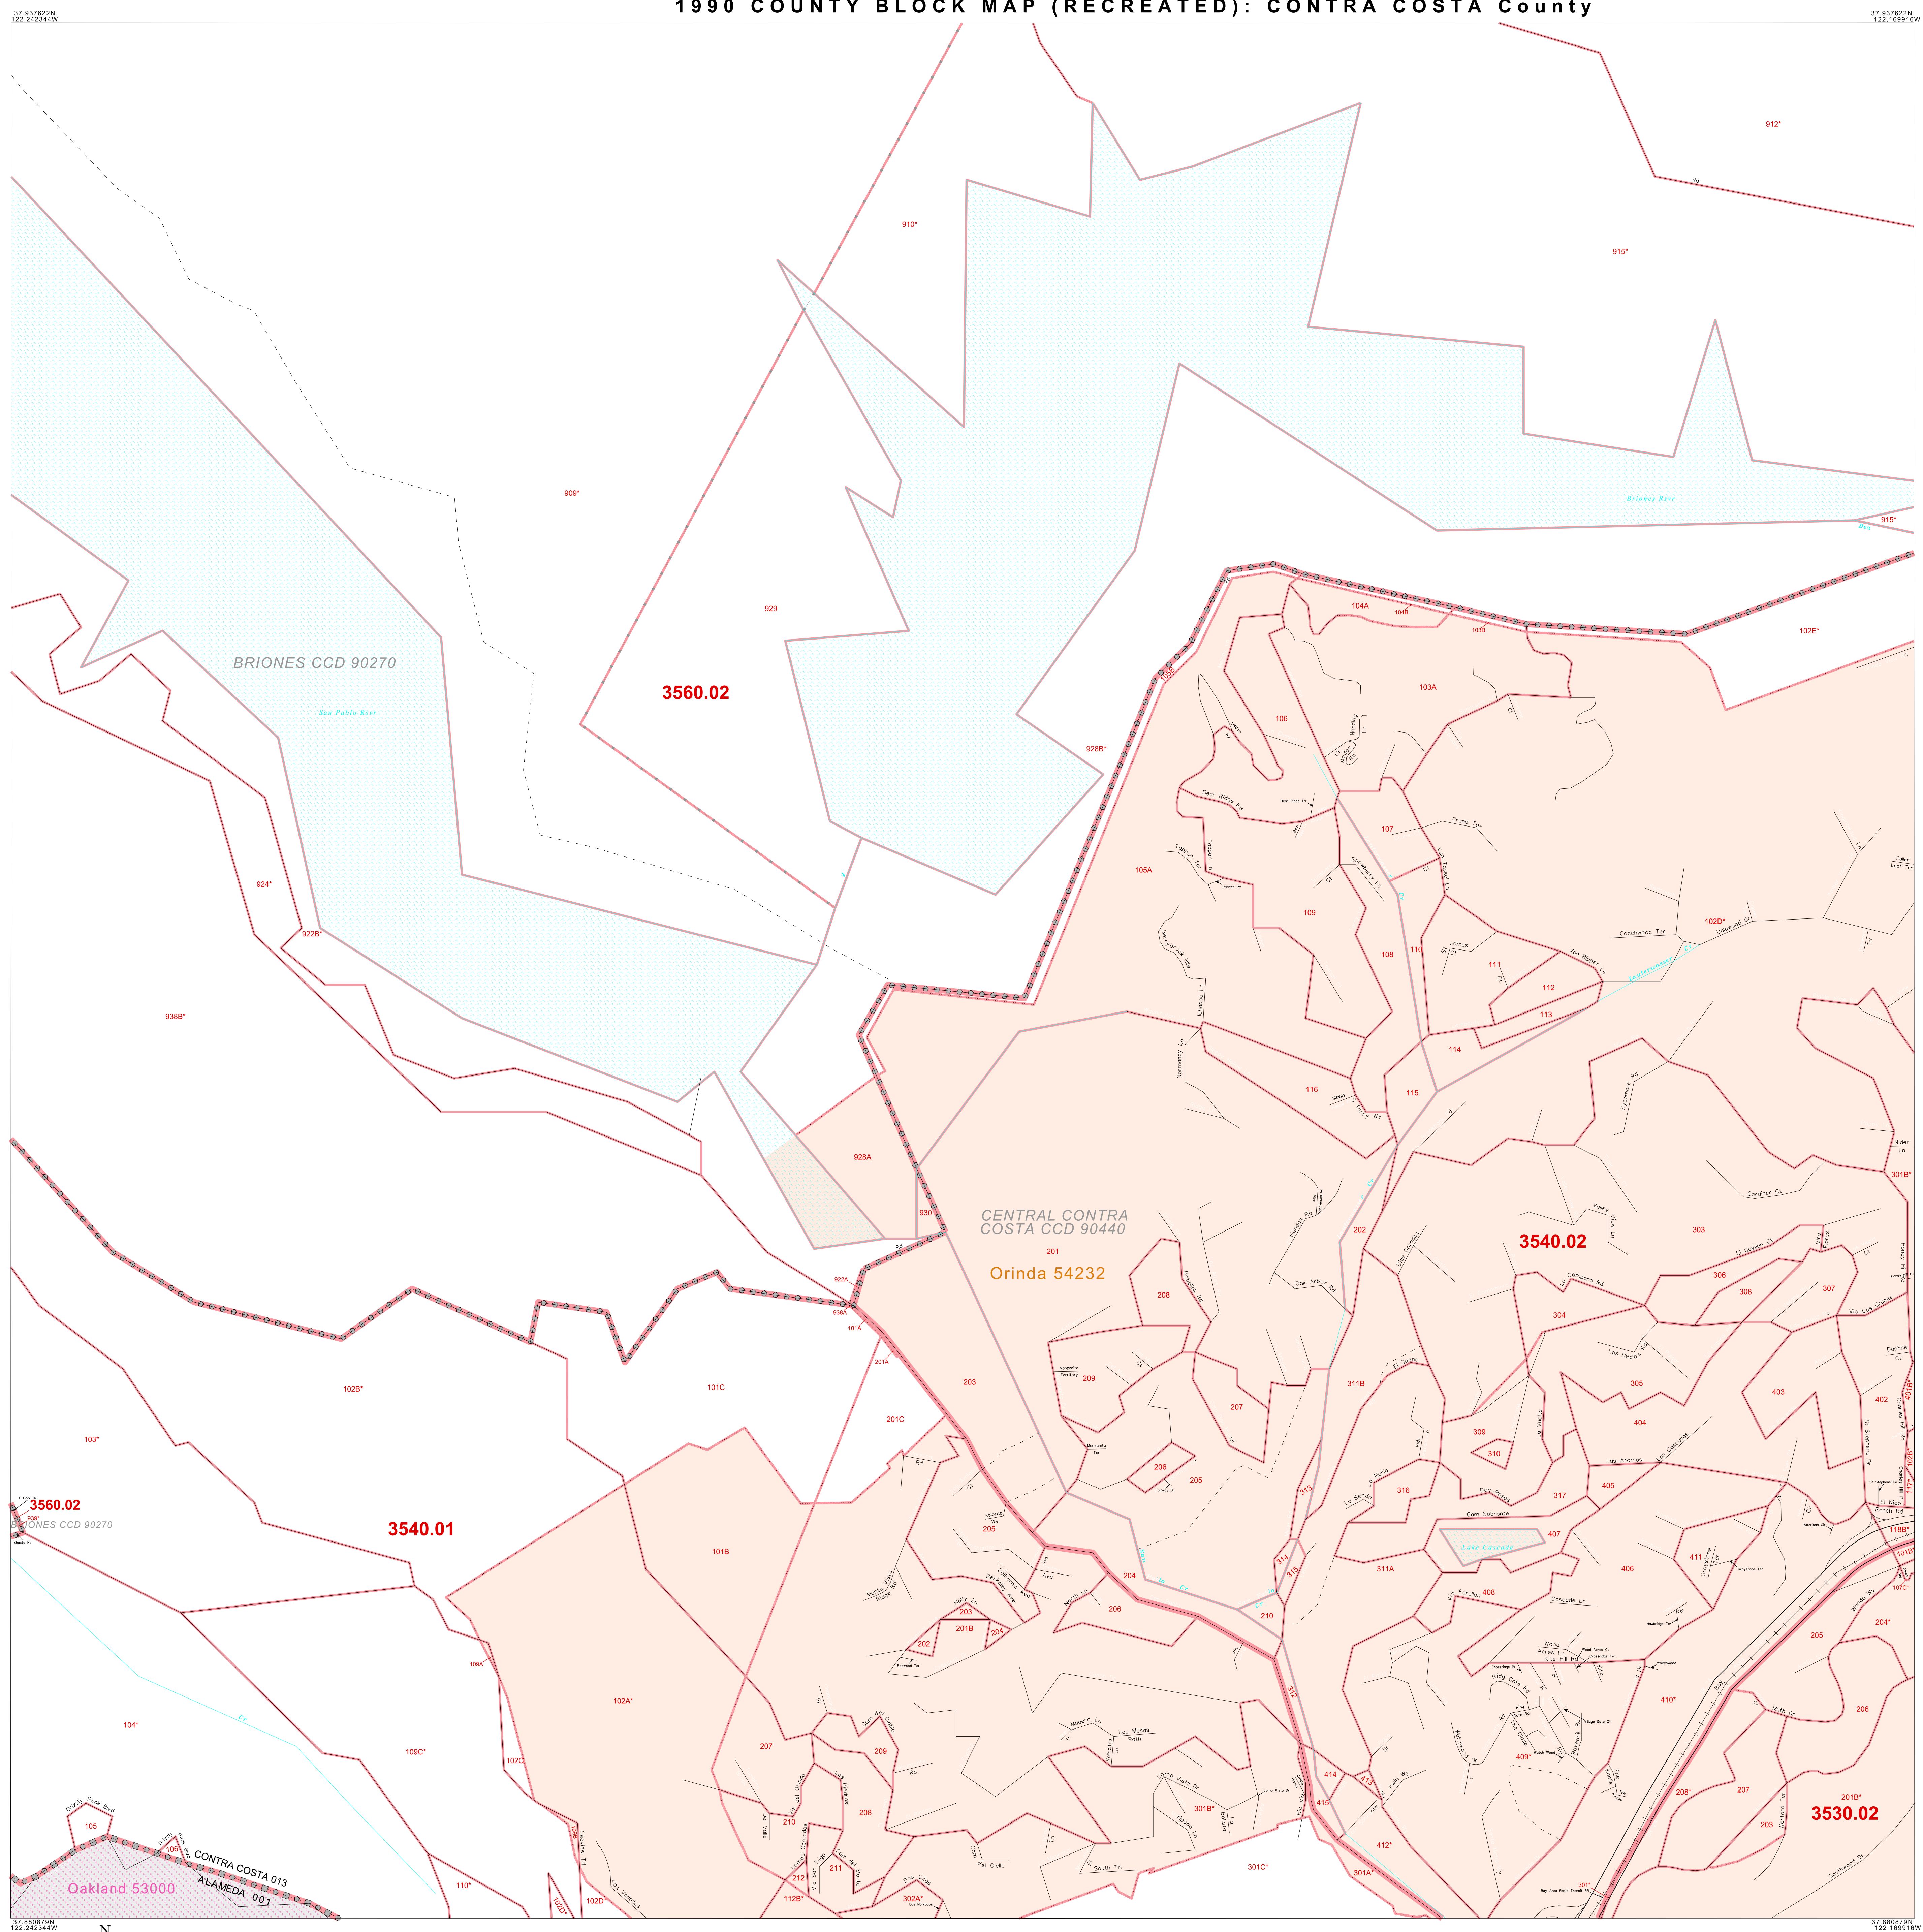

1990 COUNTY BLOCK MAP (RECREATED): CONTRA COSTA County

LEGEND section containing symbols for International, AIR, Trust Land, T/JSA / TDSA / ANVSA, ANRC, Minor Civil Div, Incorporated Place / CDP, Census Tract / BNA, and various features like Highways, Roads, and Streams.

Map footer containing a north arrow, scale bar (1:8500), entity type (Contra Costa County), name, state (California), and a key to adjacent sheets.

Small text at the bottom left corner providing legal disclaimers and source information.

ENTITY TYPE: County
NAME: Contra Costa County (013)
ST: California (06)

Key to Adjacent Sheets table with a grid of sheet numbers (23-25, 36-38, 47-48) and a diagram showing the sheet's location within the entity.

SHEET 37 OF 70 PARENT SHEETS
TOTAL SHEETS: 79 (Index 1; Parent 70; Inset 8)