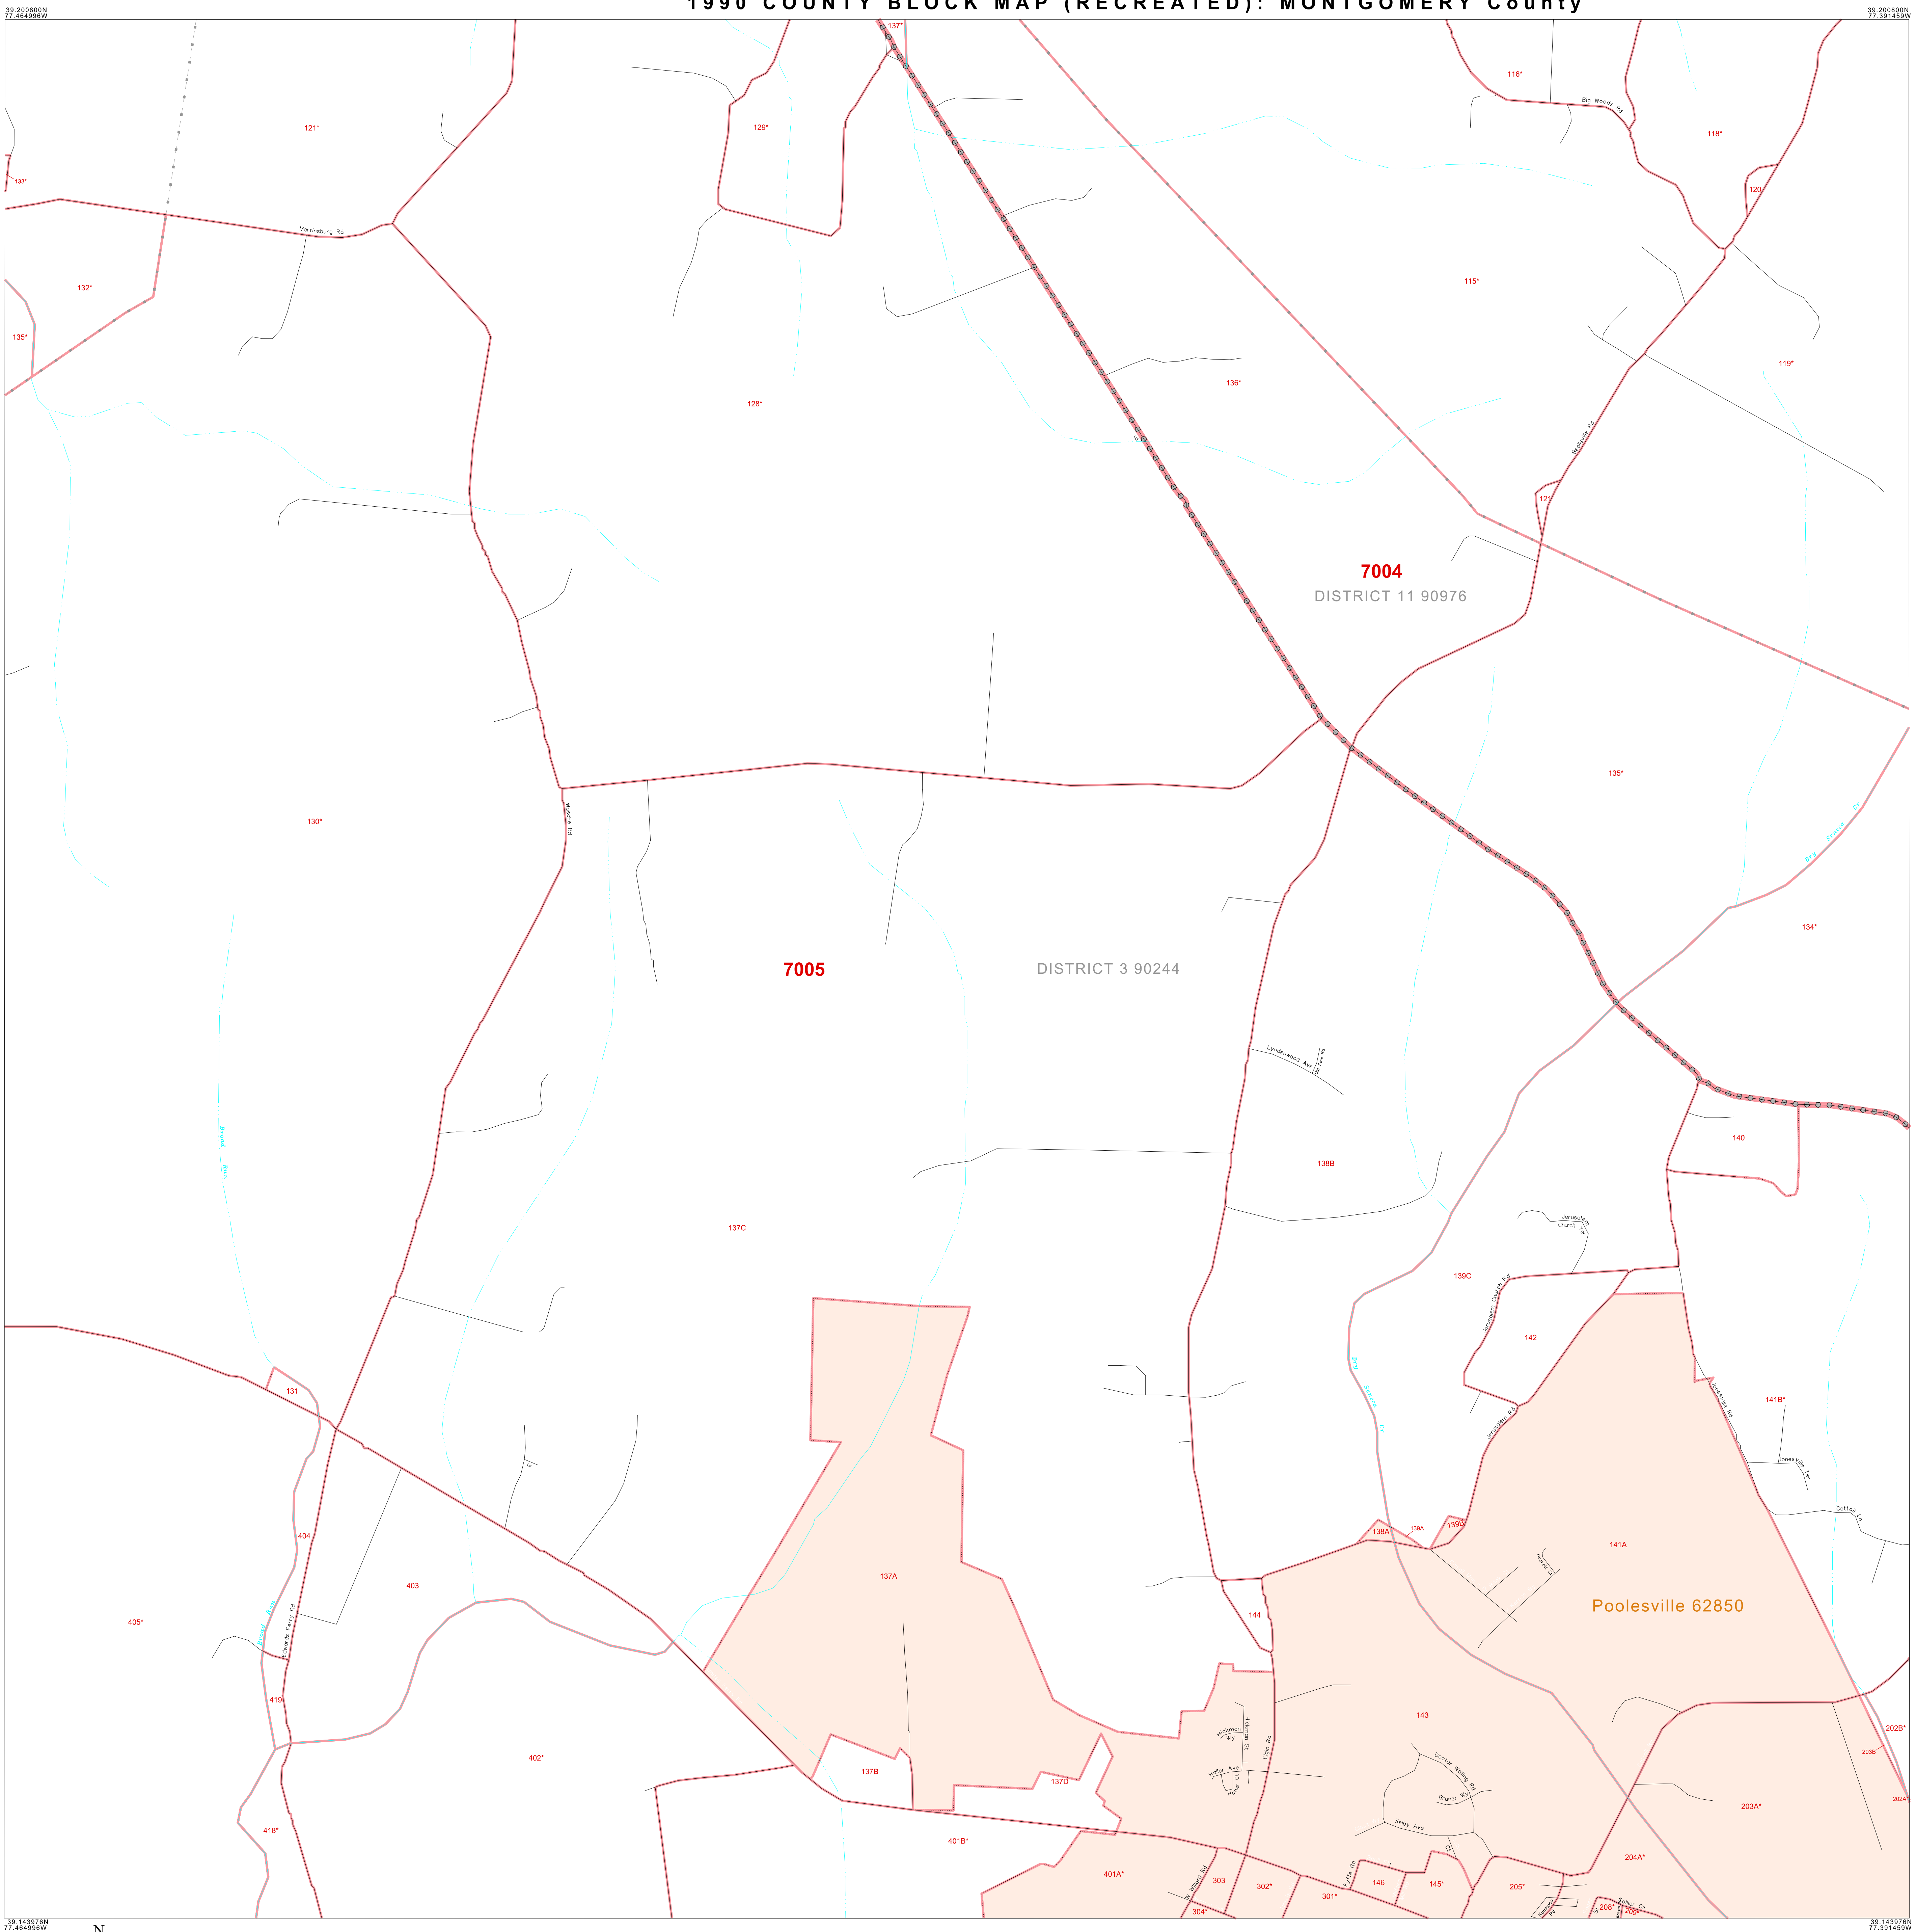

1990 COUNTY BLOCK MAP (RECREATED): MONTGOMERY County

39 200800N 77 464996W

39 200800N 77 391450W

39 143016N 77 464996W

39 143016N 77 391450W

Entity Type: County
 Name: Montgomery County (031)
 ST: Maryland (24)

Key to Adjacent Sheets

9	10	11
17	18	19
25	26	27

SHEET 18 OF 51 PARENT SHEETS
 TOTAL SHEETS: 55 (Index 1; Parent 51; Inset 3)

The plotted map scale is 1:8500

1990 COUNTY BLOCK MAP (RECREATED)
 (WORKBOOK) 19924031013000000000