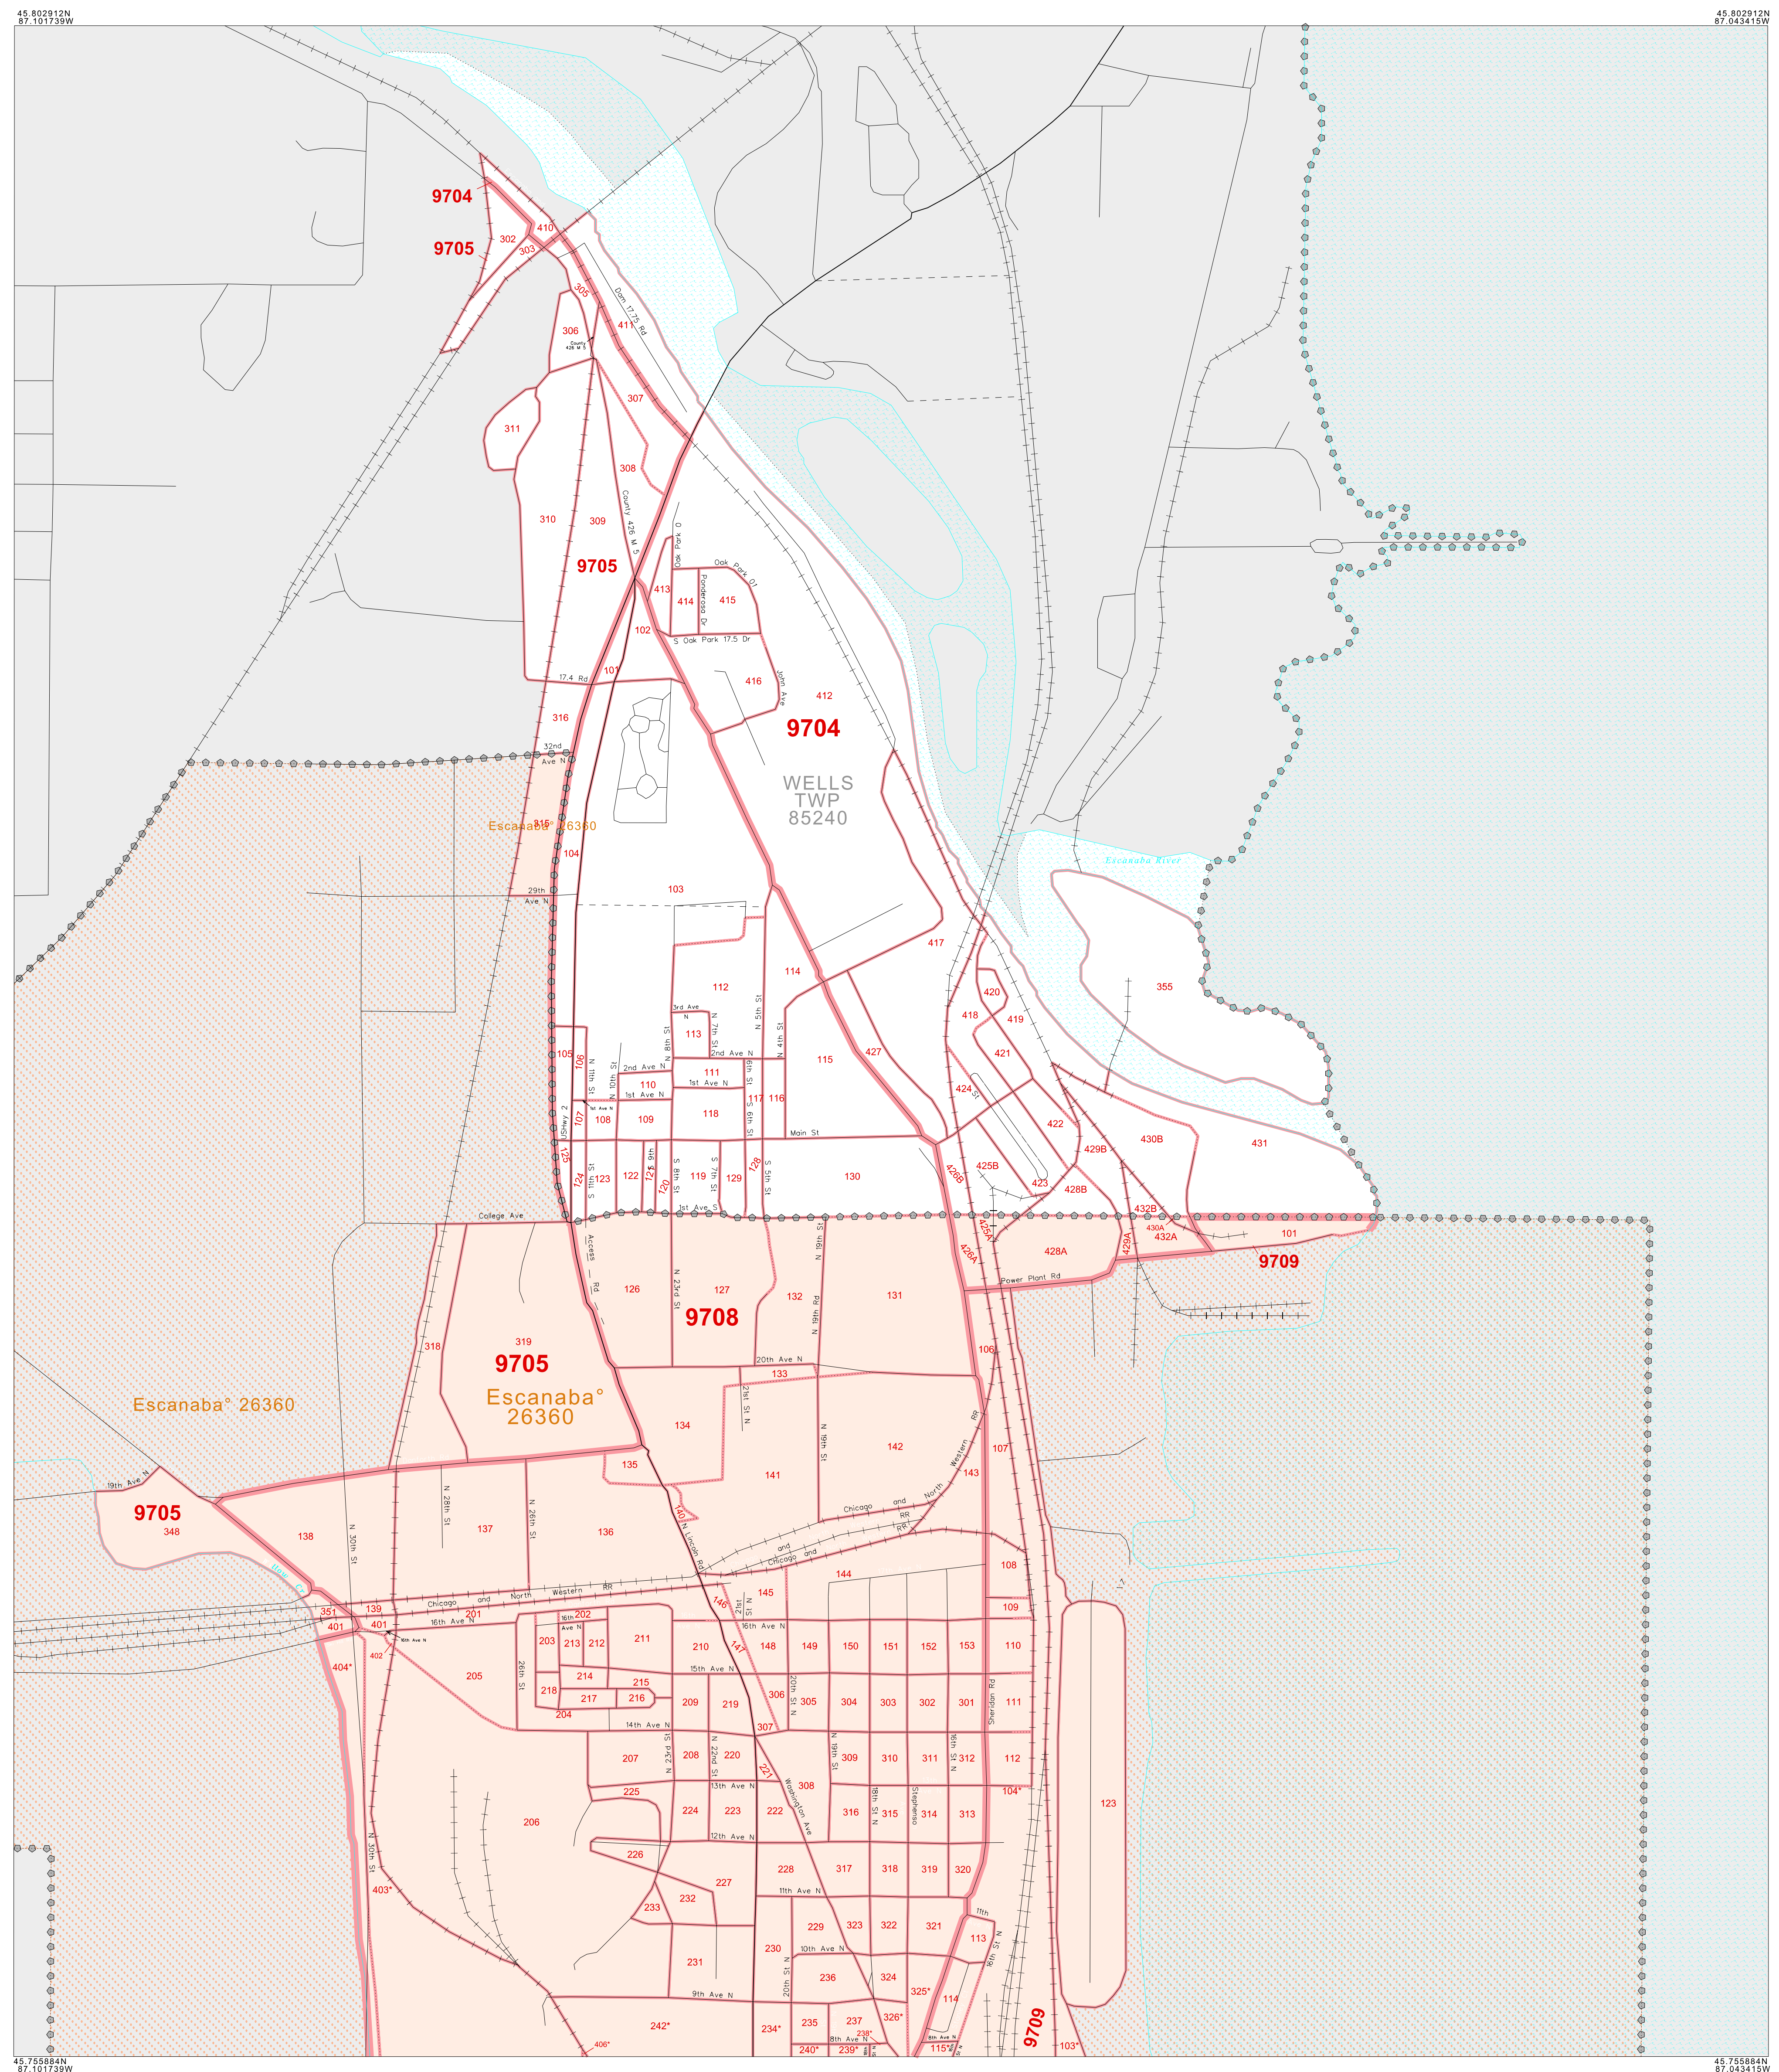

LEGEND

SYMBOL	NAME STYLE
*****	INTERNATIONAL
*****	AIR
*****	Trust Land
*****	TJSA / TDSA / ANVSA
*****	ANRC
|||||	MINOR CIVIL DIV¹ / CCD
□	Place within Subject Entity
□	Incorporated Place / CDP¹
□	Place outside of Subject Entity
□	Incorporated Place / CDP¹
—	Census Tract / BNA²
—	Block³

ABBREVIATION REFERENCE: AIR = American Indian Reservation; Trust Land = Off-Reservation Trust Land; TDSA = Tribal Jurisdiction Statistical Area; TJSA = Tribal Designated Statistical Area; ANVSA = Alaska Native Village Statistical Area; ANRC = Alaska Native Regional Corporation; CCD = Census Civil Division; CDP = Census Designated Place; BNA = Block Numbering Area

FEATURES

Highway	Pipe/Paver Line	Stream/Shoaline
Secondary Road	Ridge/Physical Feature	Intermittent Stream
Deep Trench/Wharf/Ferry	Property/Fence Line	River
Railroad	Nonvisible Boundary	Canal

Where international, state, and/or county boundaries coincide, the map shows the boundary symbol for only the highest-ranking of these boundaries.
¹ A "*" following a place name indicates that the place is also a false MCD; the false MCD name is not shown.
² In 1990, the crew-of-vessel population of ships at sea was allocated to census tracts with a "00" suffix. An anchor symbol appeared on the 1990 maps locating a crew-of-vessel tract. These maps show a very small area symbolized as a census tract with the census tract number shown near the area.
³ A "*" following a block number indicates that the block number is repeated elsewhere in the block.

Key to Adjacent Sheets

D01	D02

SHEET LOCATION WITHIN ENTITY

INSET SHEET D01 of D02
TOTAL SHEETS: 25 (Index 1; Parent 19; Inset 5)