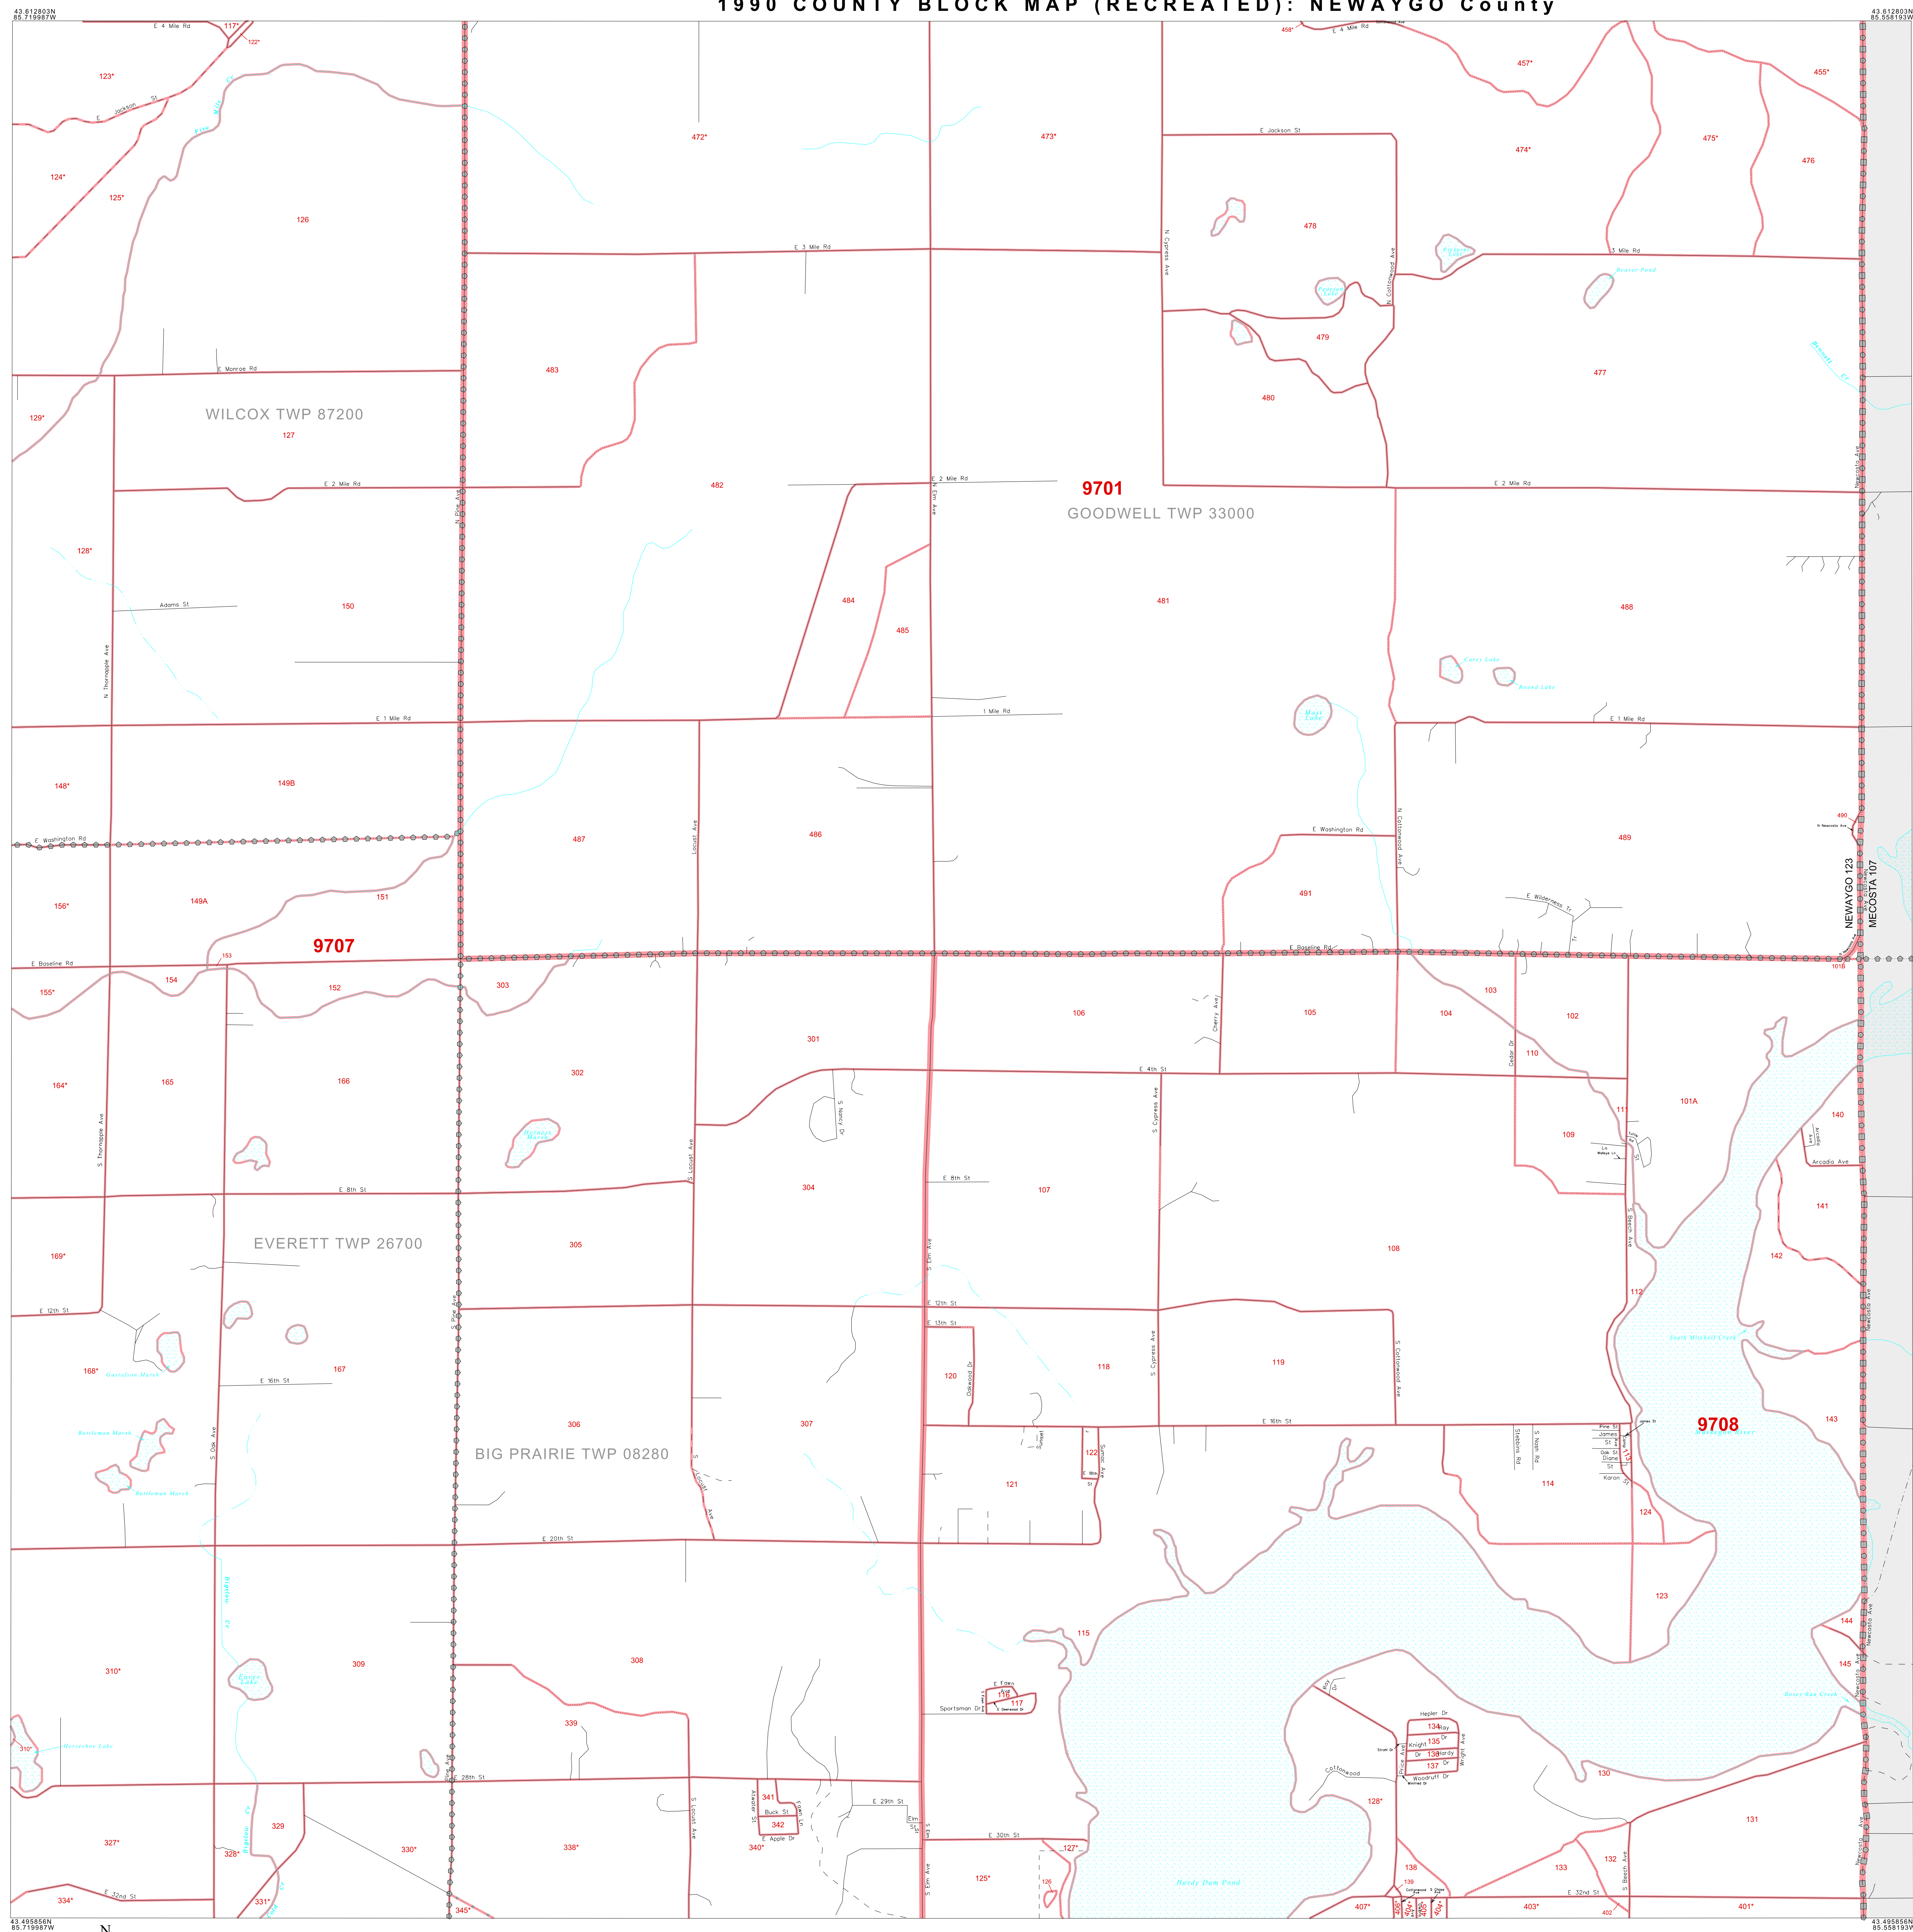

1990 COUNTY BLOCK MAP (RECREATED): NEWAYGO County

**LEGEND**

SYMBOL	NAME STYLE
☆☆☆☆	INTERNATIONAL
*****	AIR
*****	Trust Land
*****	TJSA / TDSA / ANVSA
*****	ANRC
□□□□	MINOR CIVIL DIV. / CCD
□□□□	Place within Subject Entity
□□□□	Incorporated Place / CDP <sup>1</sup>
□□□□	Place outside of Subject Entity
□□□□	Incorporated Place / CDP <sup>1</sup>
—	Census Tract / BNA <sup>2</sup>
—	BLOCK <sup>3</sup>

**FEATURES**

Highway	Pipe/Paver Line	Stream/Shoaling
Secondary Road	Ridge/Physical Feature	Intermittent Stream
Deep Trench/Warehouse/Ferry	Property/Fence Line	River
Railroad	Nonvisible Boundary	Gravel

Where international, state, and/or county boundaries coincide, the map shows the boundary symbol for only the highest-ranking of these boundaries.

<sup>1</sup> A "\*" following a place name indicates that the place is also a false MCD; the false MCD name is not shown.

<sup>2</sup> In 1990, the census-of-vessels population of ships at sea was allocated to census tracts with a "SP" suffix. An anchor symbol appeared on the 1990 maps locating a census-of-vessels tract. These maps show a very small area symbolized as a census tract with the census tract number shown near the area.

Key to Adjacent Sheets

5	6
8	9
11	12

Sheet Location within Entity

SHEET 9 OF 15 PARENT SHEETS  
 TOTAL SHEETS: 22 (Index 1; Parent 15; Inset 6)

The plotted map scale is 1:17500

1990 COUNTY BLOCK MAP (RECREATED)  
 (WORLDK) 19520123009000000000